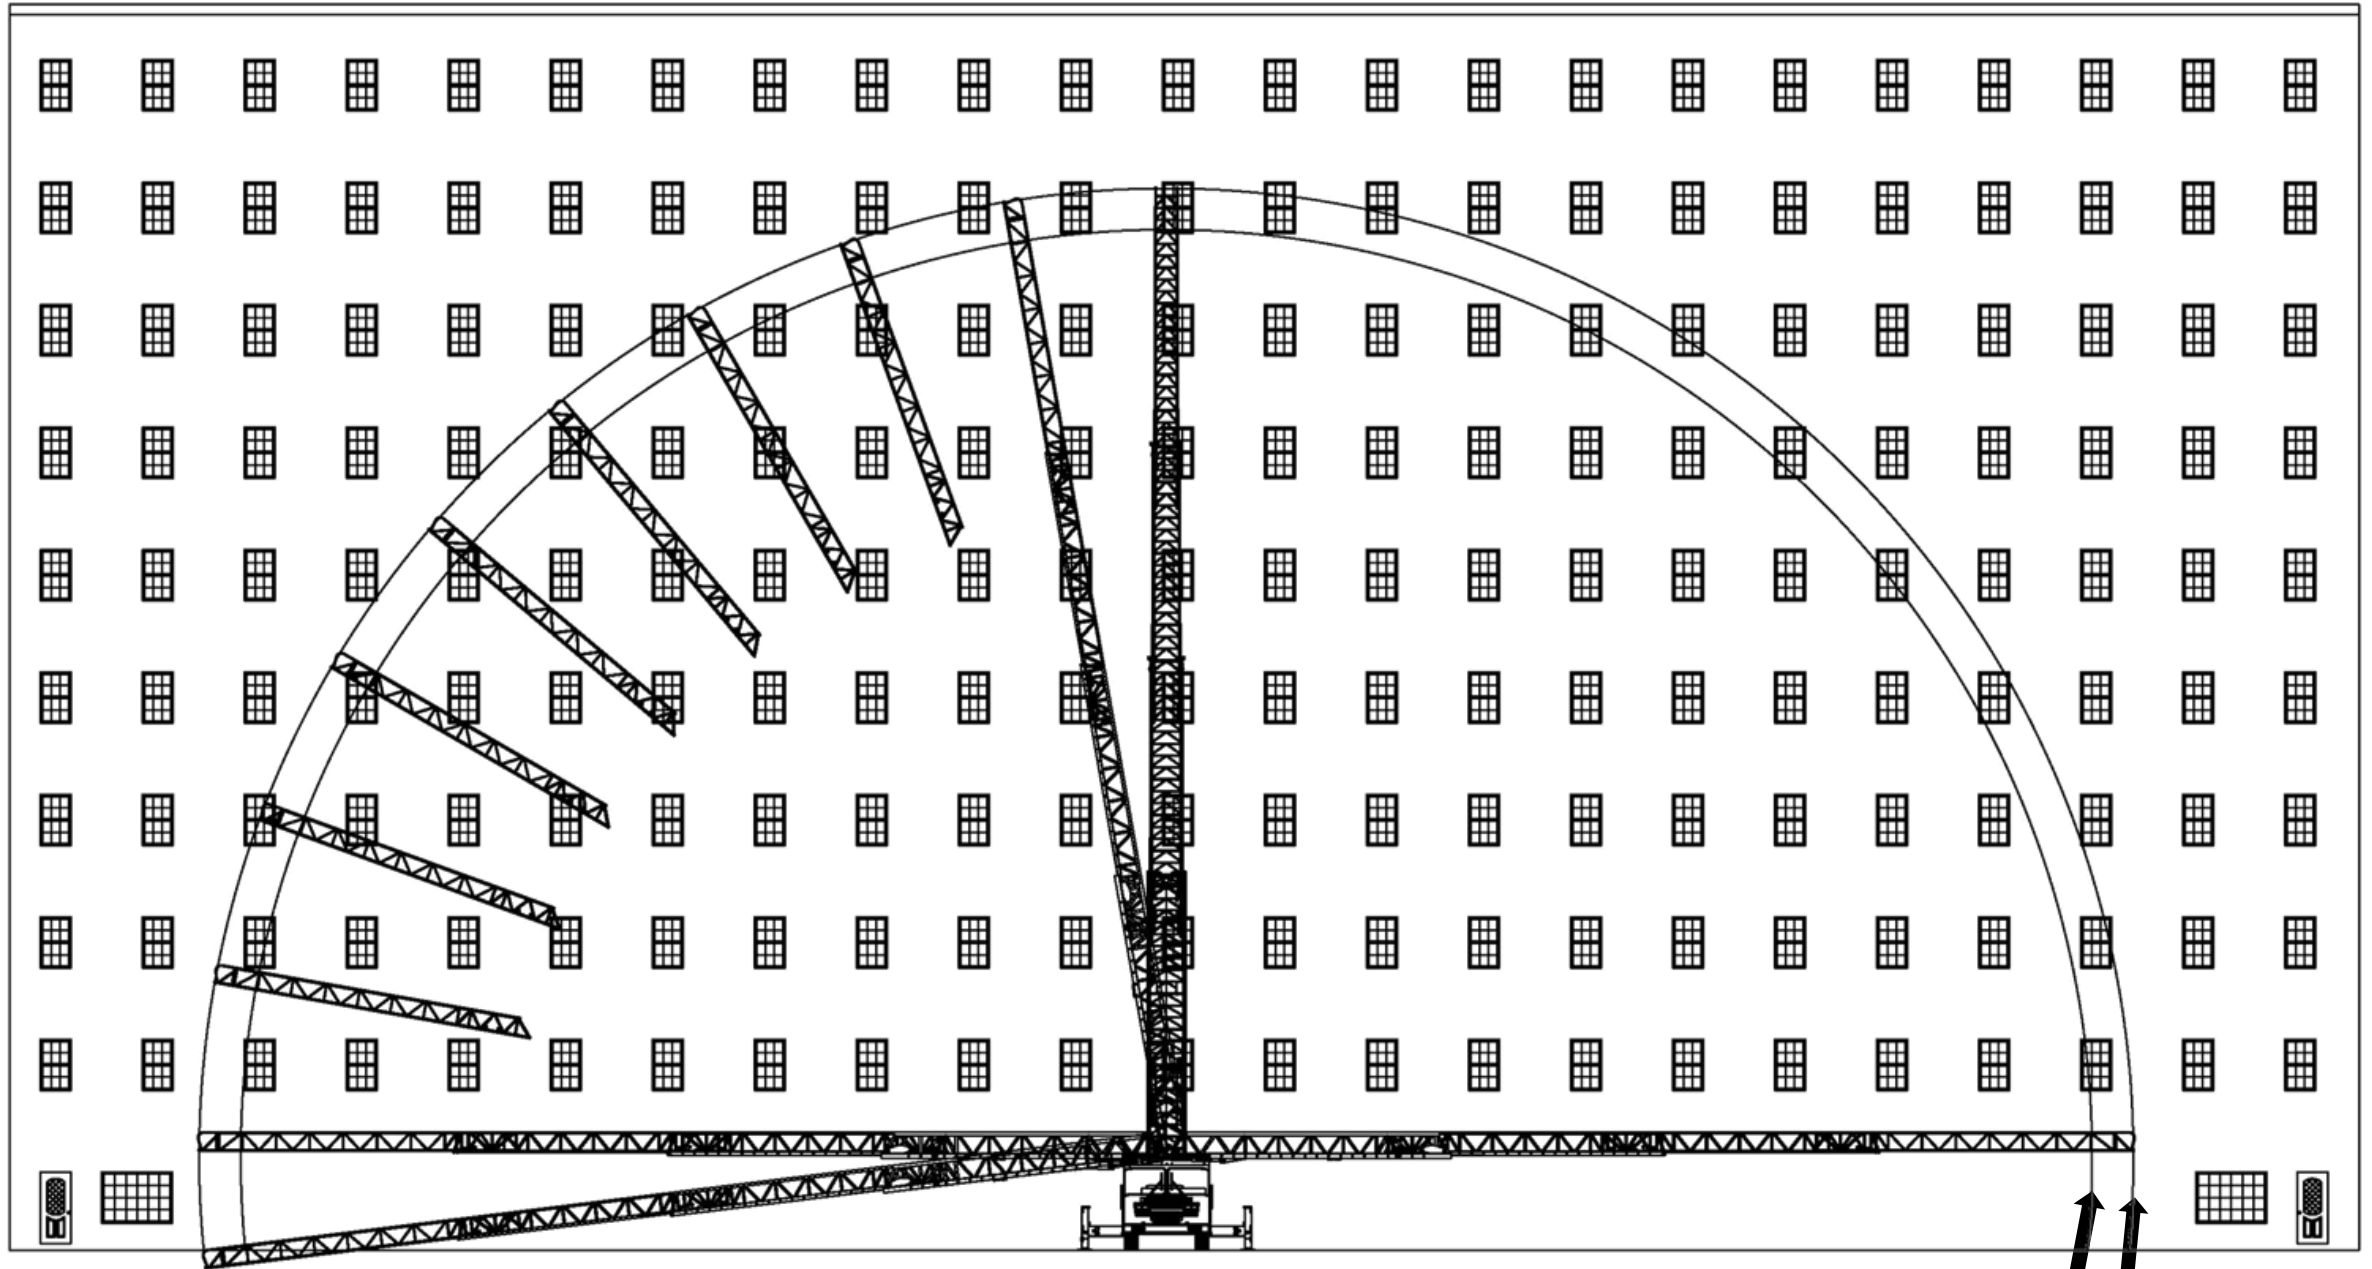

# 103' AERIALCAT™ “SCRUB ZONE”

HIGHER VERTICAL REACH AND LONGER HORIZONTAL REACH  
ALLOW THE KME 103' AERIALCAT™ TO PROVIDE MORE SCRUB  
ZONE OF A BUILDING THAN THE TYPICAL 100' LADDER!

TYPICAL 100' LADDER