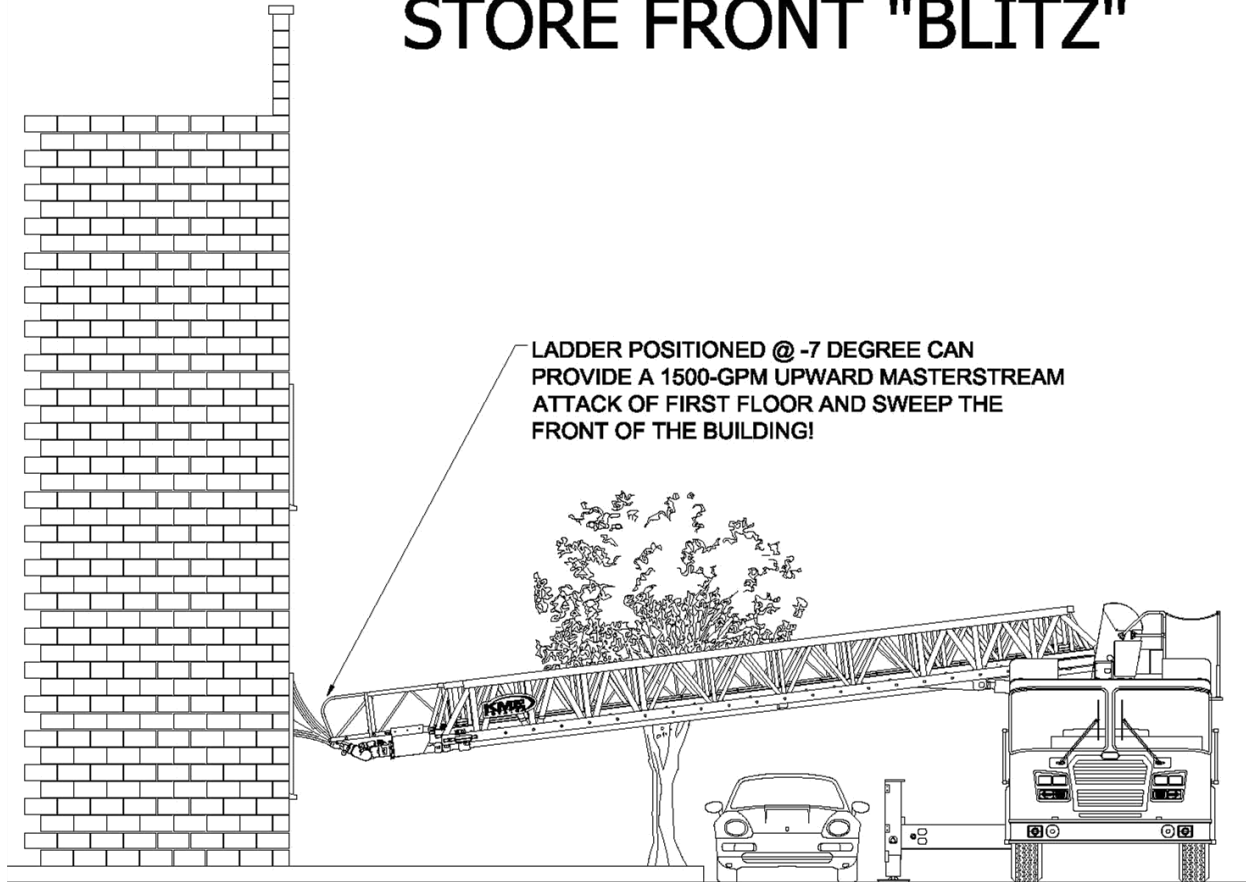

"STORE FRONT BLITZ"

103' REARMOUNT LADDER STORE FRONT "BLITZ"

KME 103' AERIALCAT™ LADDER