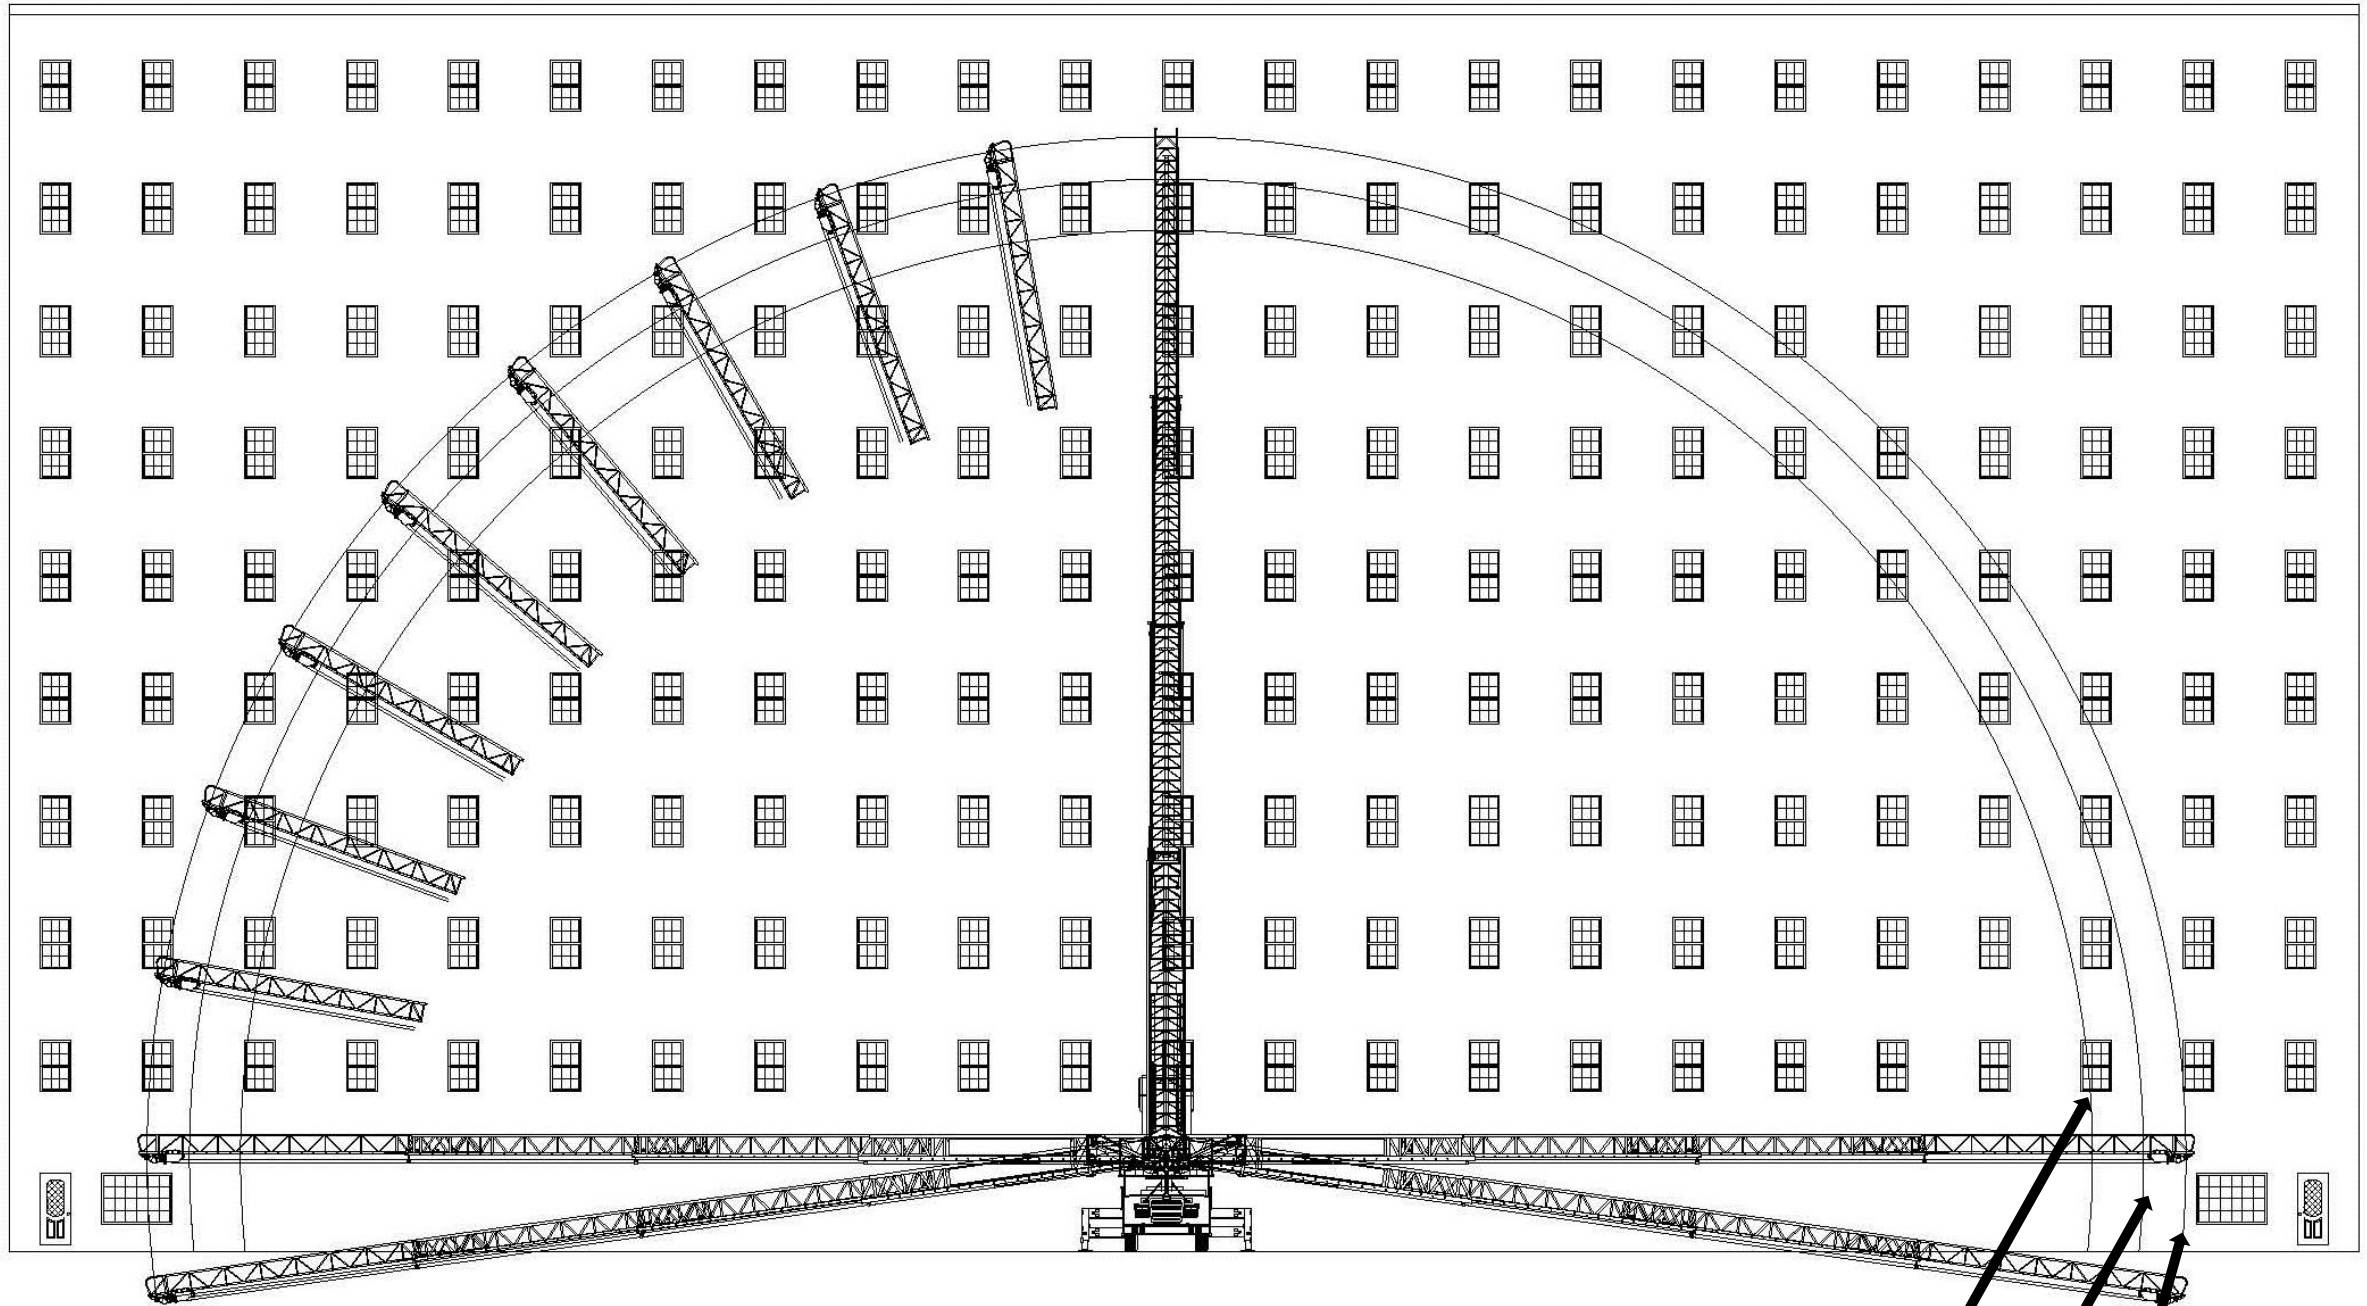

109' AERIALCAT™ “SCRUB ZONE”

THIS EXTRA REACH MAY BE THE DIFFERENCE IN REACHING SOMEONE AT THAT NEXT WINDOW?

HIGHER VERTICAL REACH AND LONGER HORIZONTAL REACH ALLOW THE KME 109' AERIALCAT™ TO PROVIDE 18% MORE SCRUB ZONE OF A BUILDING THAN THE TYPICAL 100' LADDER AND 8% MORE THAN THE TYPICAL 105' LADDER!

TYPICAL 100' LADDER
TYPICAL 105' LADDER
KME 109' AERIALCAT